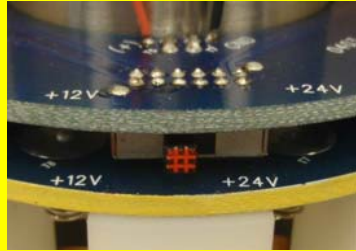

High Power

12 Volt (1 Bank)
16 AA Batteries