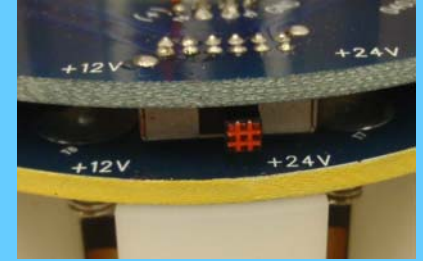

24 Volt (2 Banks)
16 AA Batteries

3/4 Second Pulse
One pulse every 3/4 of a second.
Battery Life: **130 Hours**

3/4 Second Pulse
One pulse every 3/4 of a second.
Battery Life: **220 Hours**

3/4 Second Pulse
One pulse every 3/4 of a second.
Battery Life: **85 Hours**