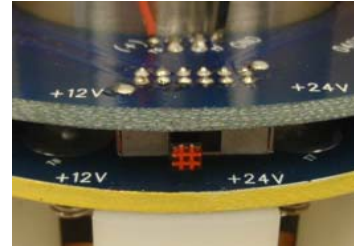

12Volt (2 Banks)
16 AA Batteries